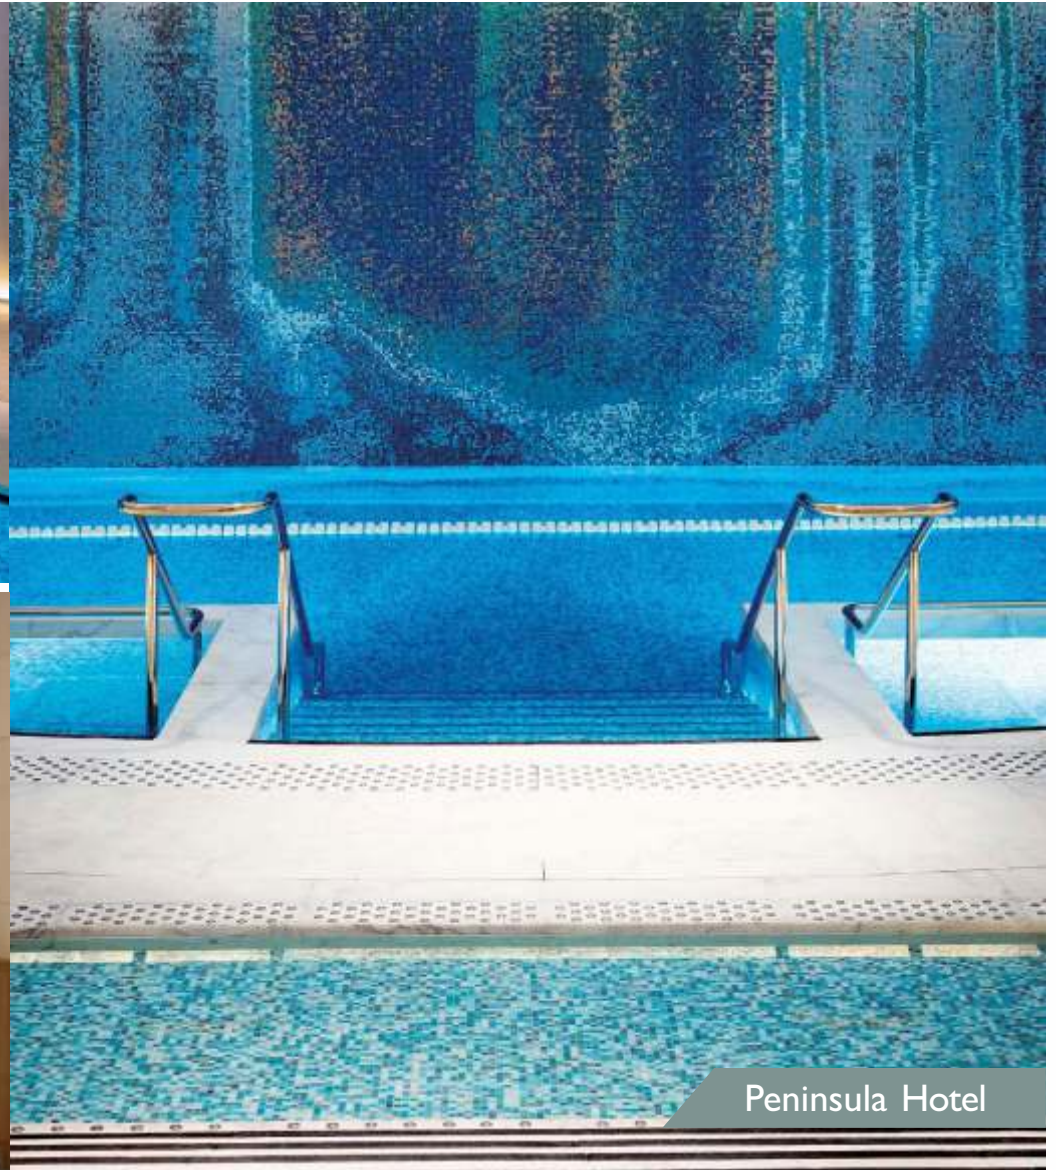

Edge is available in 2 formats: L and U, compatible with our 2.5 x 2.5, 4x4 and rectangular formats.

Megève, France  
Four Seasons Megève

London

Four Seasons Hotel · Ten Trinity

Square

Seville, Spain  
Private Villa

Marbella, Spain

Private Villa

Paris

Peninsula Hotel

Peninsula Hotel

Germany Private Pool

WATCON