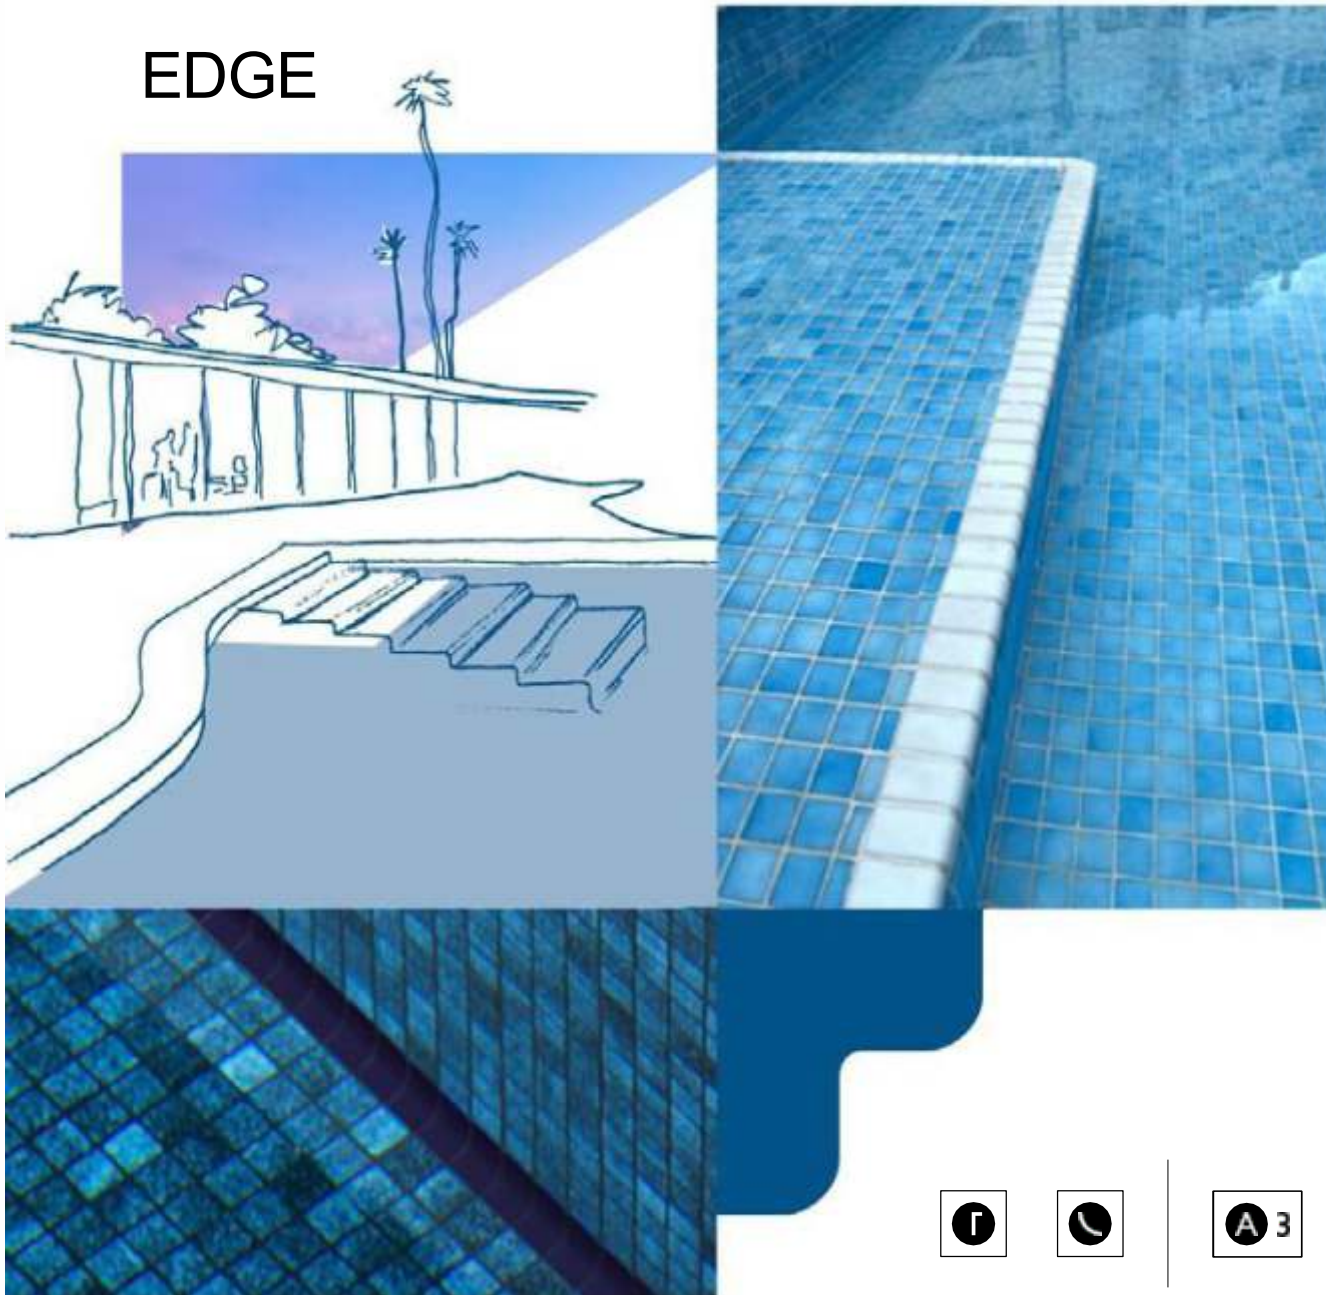

**CÓRCEGA**  
**Artisan Stone**

## The Mosaic Company

**ZANTE  
AQUALUXE**

hisbalit  
MOSAICO

**hisbalit**  
MOSAICO

**AQUALUXE  
MILO Artisan Stone.**

hisbalit

MOSAICO

**NIEBLA**

**JÓNICO**

## EDGE

Technical and versatile solution for steps, edges, corners, cove bases and other types of joints, both straight and curved.

With a Class

-

3 slip resistant finish, Edge tiles offer an enormous range of possibilities for safe and attractive trimmings and finishes.