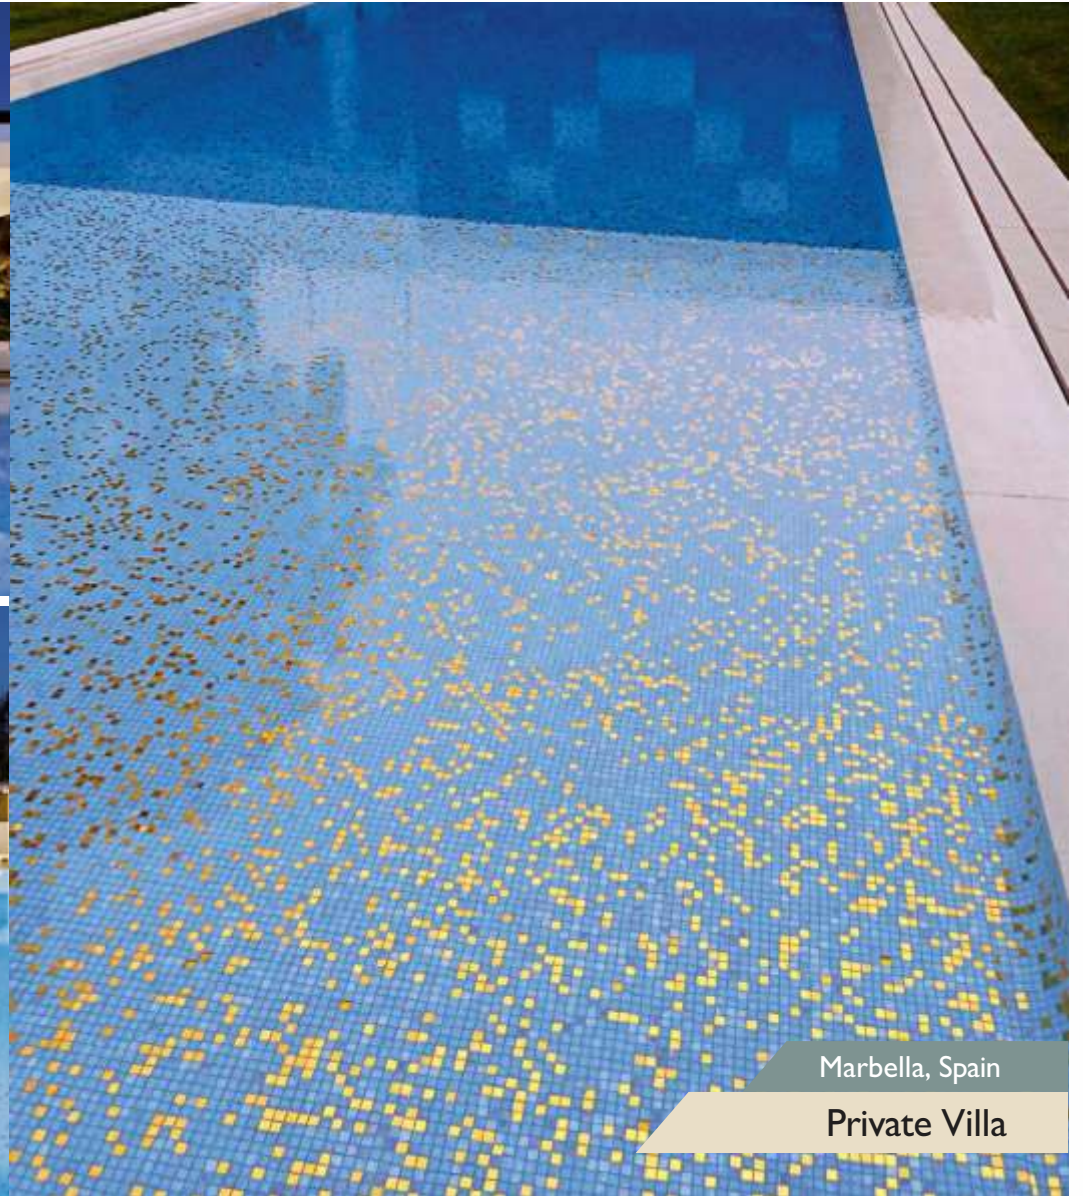

## EDGE

Edge is available in 2 formats: L and U, compatible with our 2.5 x 2.5, 4x4 and rectangular formats.

Megève, France  
Four Seasons Megève

London

Four Seasons Hotel · Ten Trinity

Square

Seville, Spain  
Private Villa