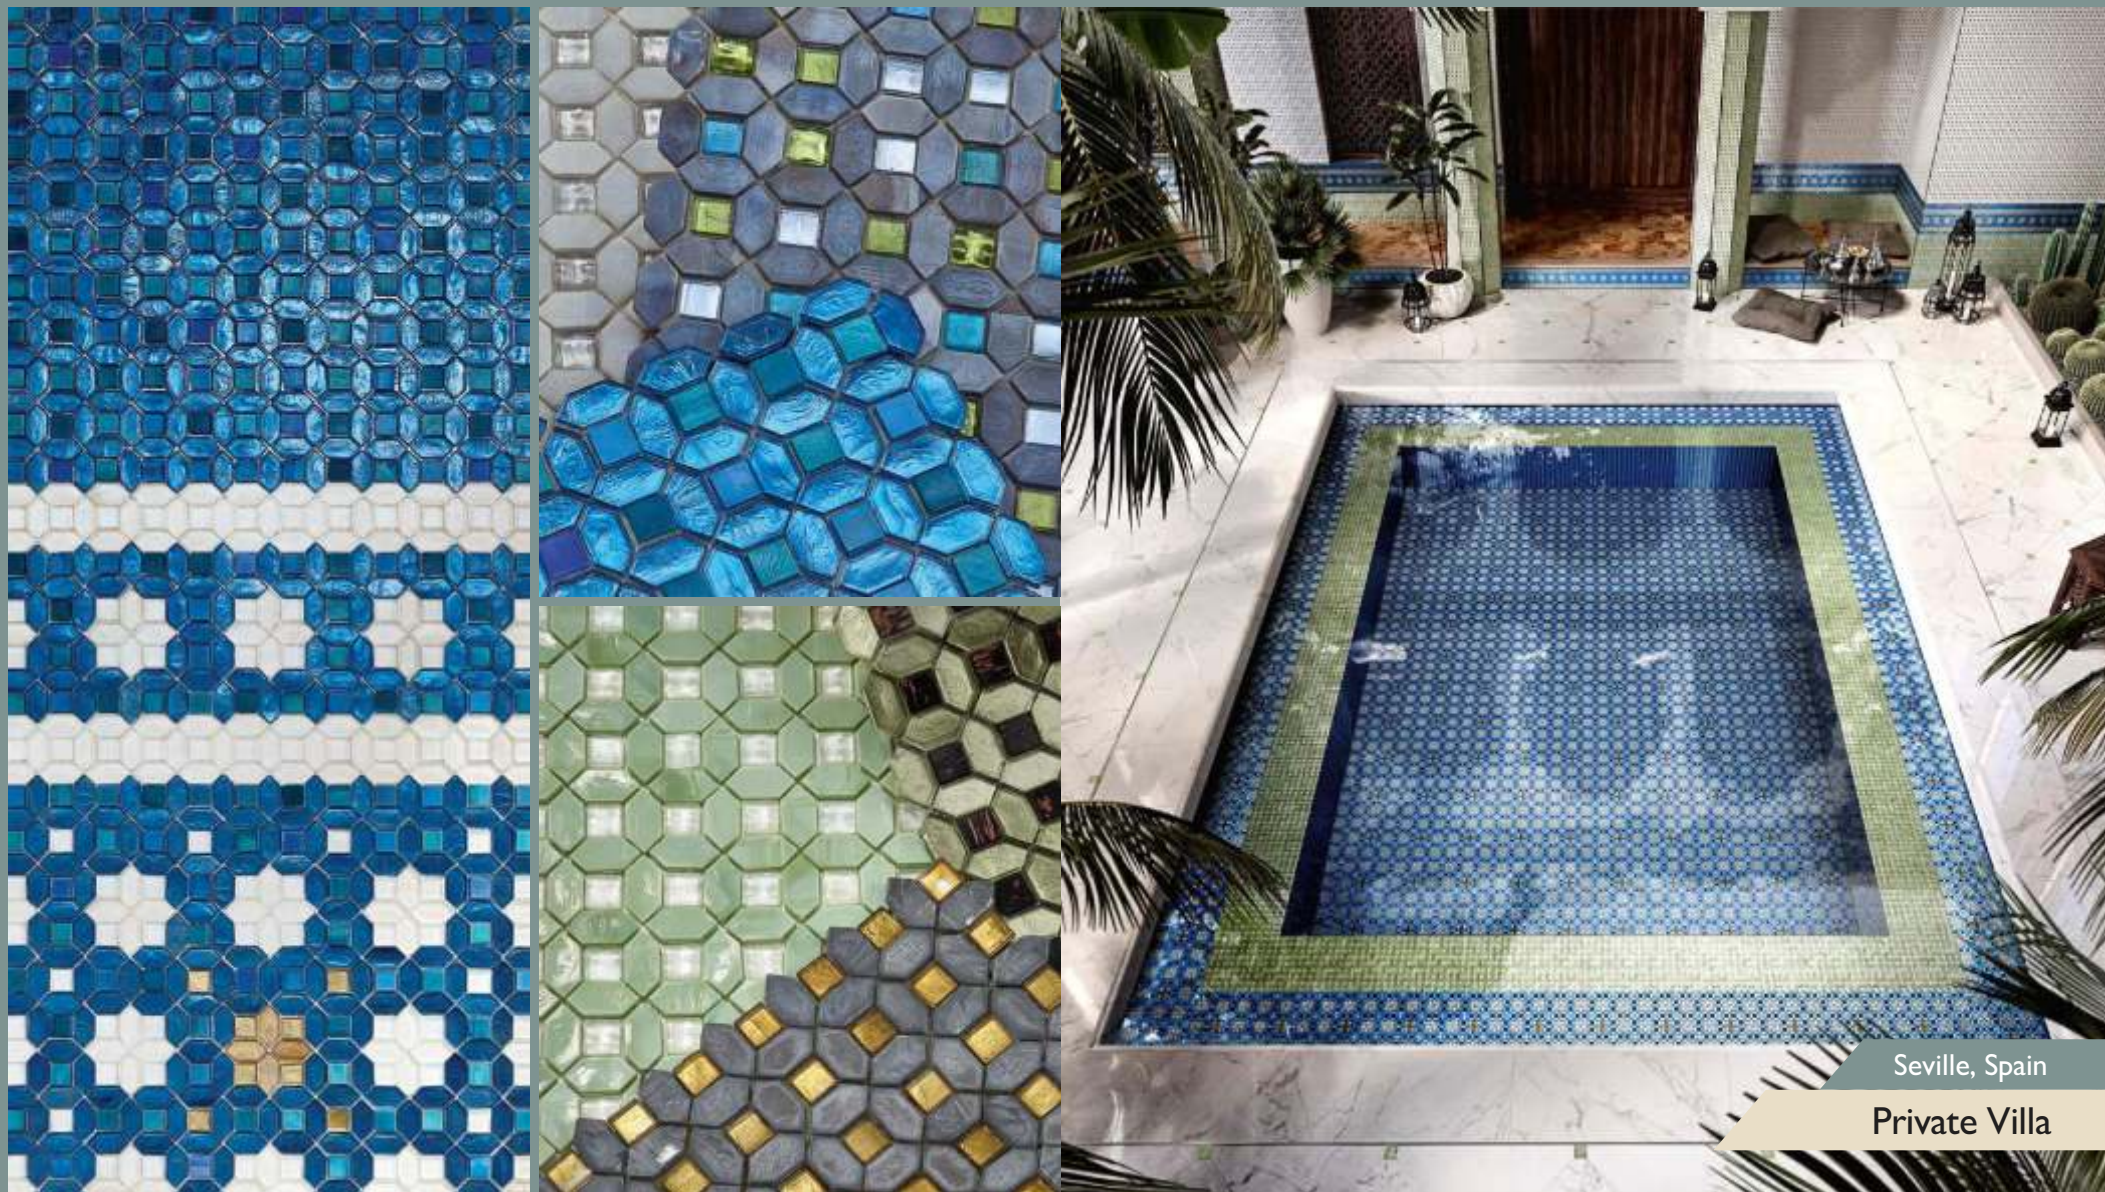

## EDGE

Edge is available in 2 formats: L and U, compatible with our 2.5 x 2.5, 4x4 and rectangular formats.

Megève, France  
Four Seasons Megève

London

Four Seasons Hotel · Ten Trinity

Square

Seville, Spain  
Private Villa

Marbella, Spain

Private Villa

Paris

Peninsula Hotel

Peninsula Hotel

Germany Private Pool

WATCON